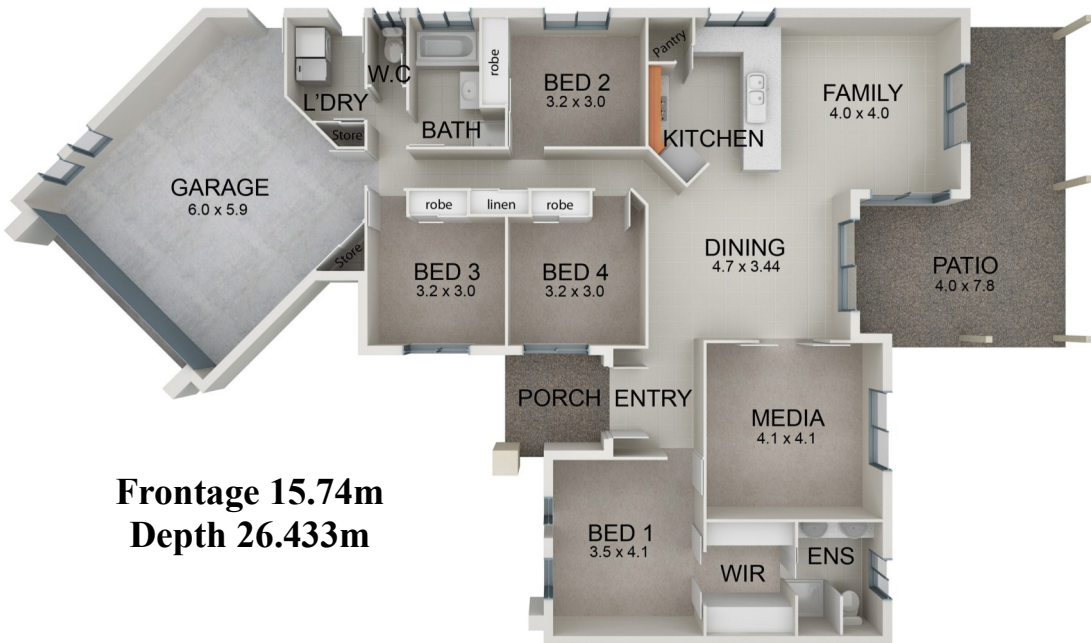

MARYANNE

Frontage 15.74m
Depth 26.433m

DISCLAIMER:

Illustrations are intended to be a visual aid only. Absolute Homes gives no warranty as to the accuracy or sufficiency of any description, illustration or statement contained in this brochure. All information is subject to change without notice. Copyright 2011