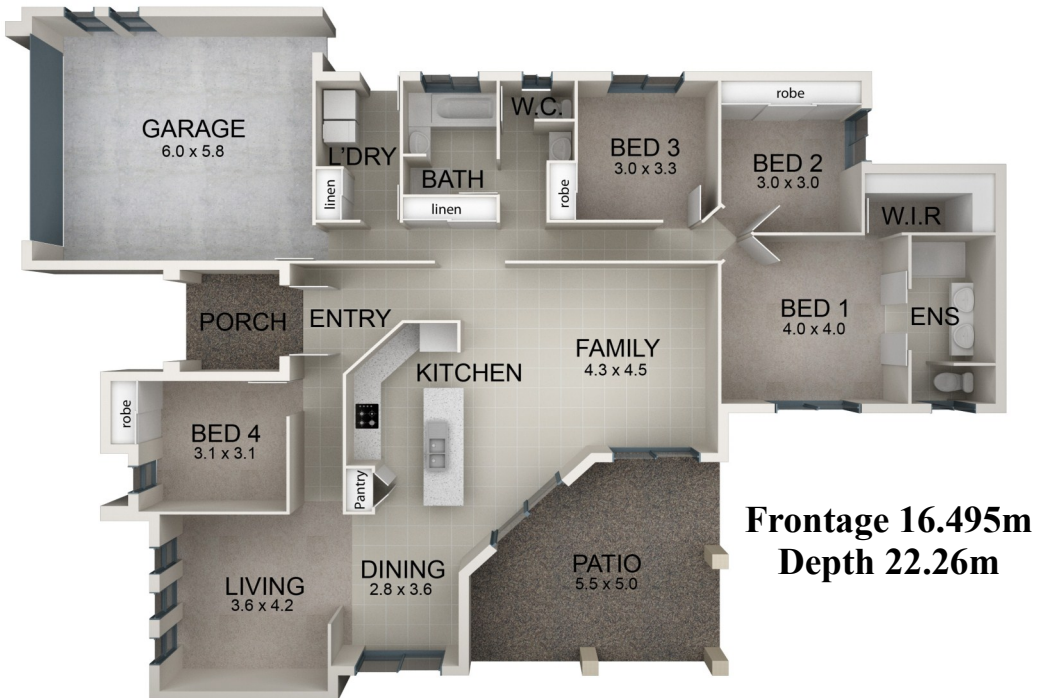

KARRI

**Frontage 16.495m
Depth 22.26m**

DISCLAIMER:

Illustrations are intended to be a visual aid only. Absolute Homes gives no warranty as to the accuracy or sufficiency of any description, illustration or statement contained in this brochure. All information is subject to change without notice. Copyright 2011