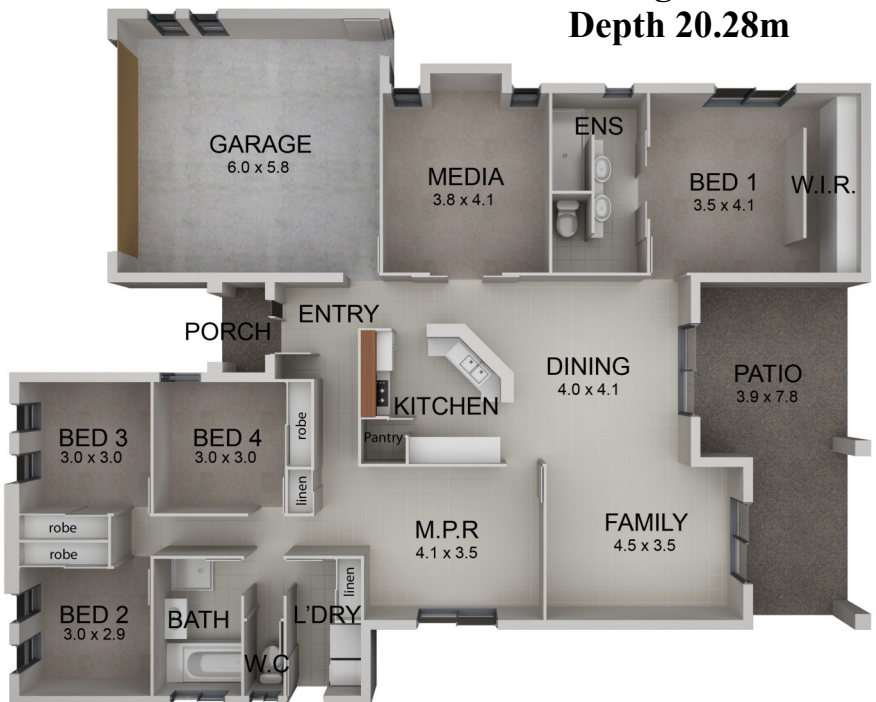

IRIS

**Frontage 16.21m
Depth 20.28m**

DISCLAIMER:

Illustrations are intended to be a visual aid only. Absolute Homes gives no warranty as to the accuracy or sufficiency of any description, illustration or statement contained in this brochure. All information is subject to change without notice. Copyright 2011