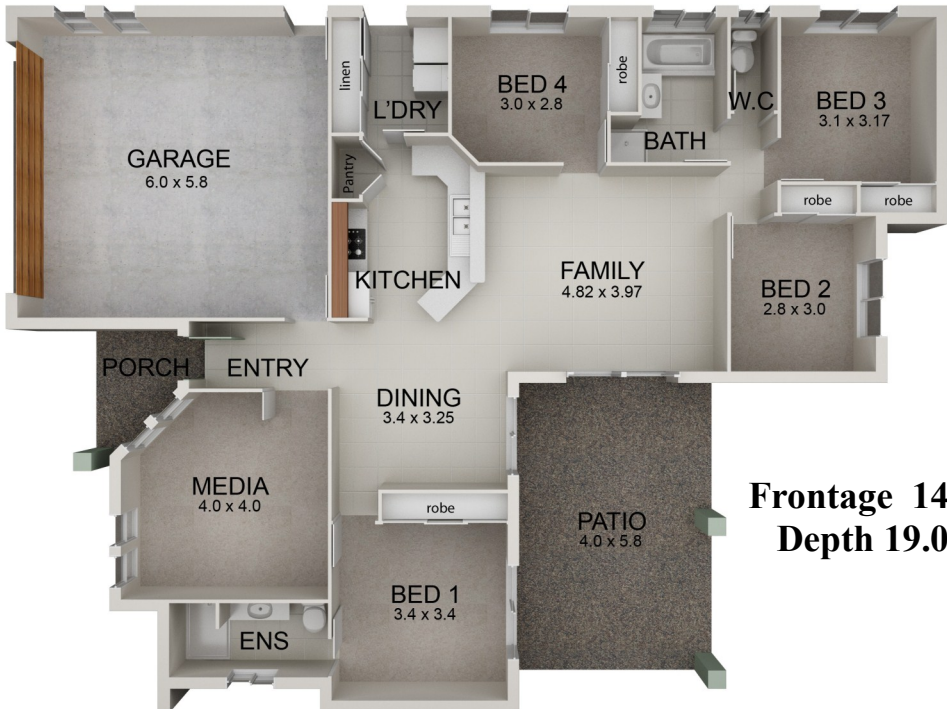

CATHERINE

**Frontage 14.08m
Depth 19.09m**

DISCLAIMER:

Illustrations are intended to be a visual aid only. Absolute Homes gives no warranty as to the accuracy or sufficiency of any description, illustration or statement contained in this brochure. All information is subject to change without notice. Copyright 2011